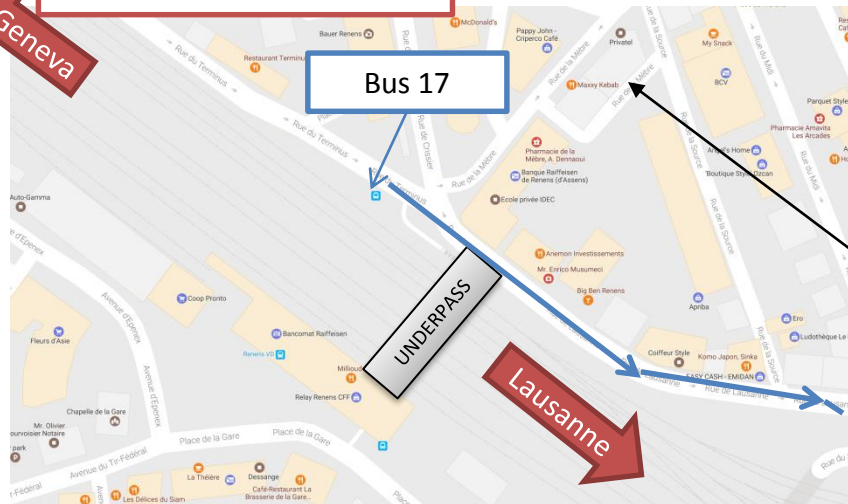

# Renens CFF Station

~1.5km

North Thin Ply Technology Sarl

Chemin du Closel 3

1020 Renens

Switzerland

Tel: [+41 \(0\)21 811 08 88](tel:+41218110888)

Google Map: <https://goo.gl/maps/5QoNr1sr3bm>