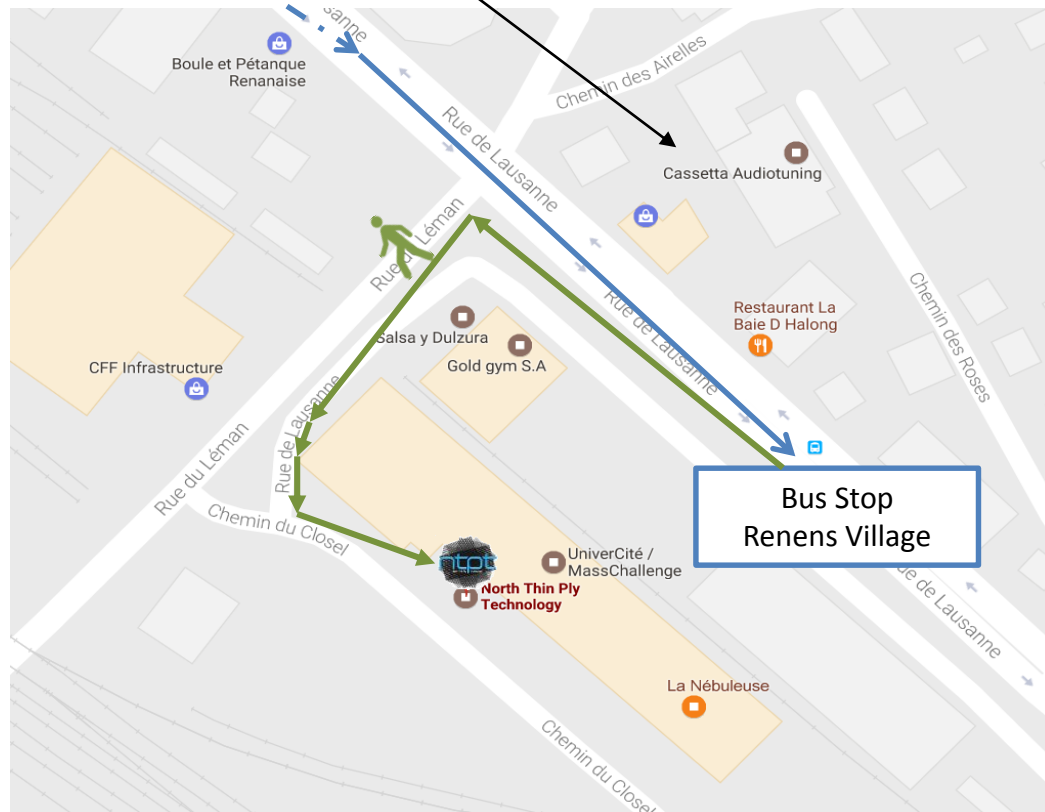

# Renens CFF Station

~1.5km

North Thin Ply Technology Sarl

Chemin du Closel 3

1020 Renens

Switzerland

Tel: [+41 \(0\)21 811 08 88](tel:+41218110888)

Google Map: <https://goo.gl/maps/5QoNr1sr3bm>